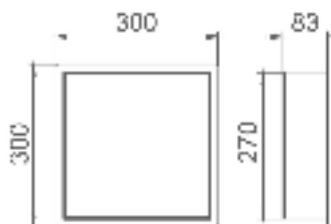

- **509500-N** Repisa baño-ducha empotrable
  Acabado: Negro mate
  Bath-shower built-in shelf
  Finish: Matt black

Material: Acero inox / *Stainless steel*