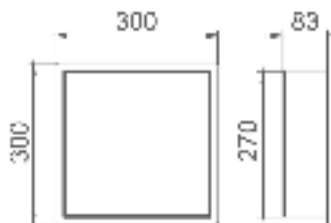

- **509500** Repisa baño-ducha empotrable
  Acabado: Inox brillo
  Bath-shower built-in shelf
  Finish: Bright stainless steel

Material: Acero inox / *Stainless steel*

ALTURA/HEIGHT	ANCHO/WIDTH	FONDO/DEPTH
300 mm	300 mm	83 mm