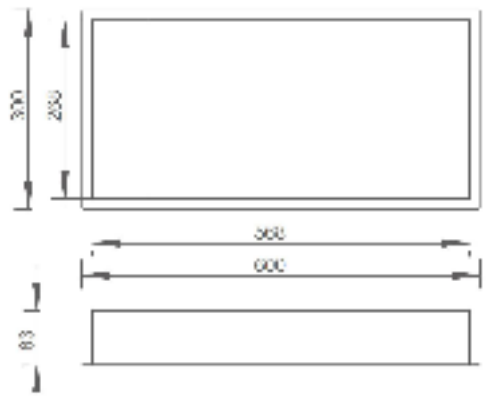

ALTURA/HEIGHT	ANCHO/WIDTH	FONDO/DEPTH
300 mm	600 mm	83 mm