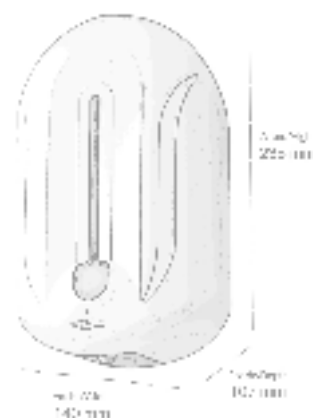

ALTURA/HEIGHT	ANCHO/WIDTH	FONDO/DEPTH
135 mm	140 mm	107 mm