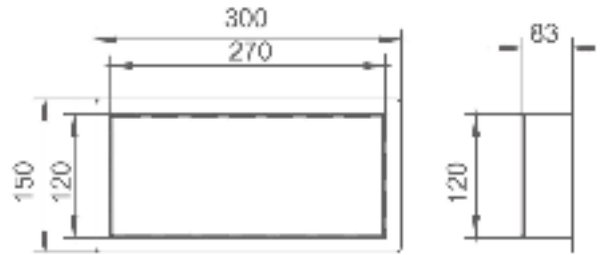

- **509702** Repisa baño-ducha empotrable
  Acabado: Inox satinado
  Bath-shower built-in shelf
  Finish: Satin stainless steel

ALTURA/HEIGHT	ANCHO/WIDTH	FONDO/DEPTH
150 mm	300 mm	83 mm

Material: Acero inox / Stainless steel