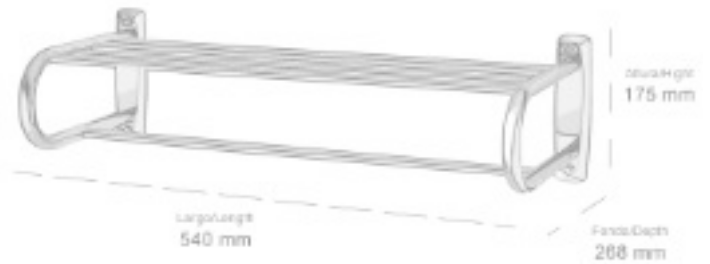

● **061501** Toallero repisa con barra
Acabado: Cromo brillo
Towel shelf with bar
Finish: Bright chrome

● **061501-N** Toallero repisa con barra
Acabado: Negro mate
Towel shelf with bar
Finish: Matt black