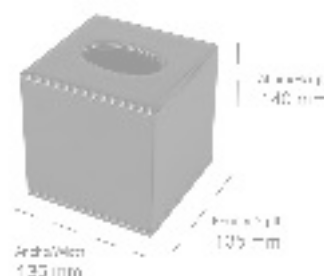

- **506309** Dispensador tipo cubo toallitas
  Acabado: Negro mate
  Cube tissue dispenser
  Finish: Matt black

Material: Polipiel / Leatherette