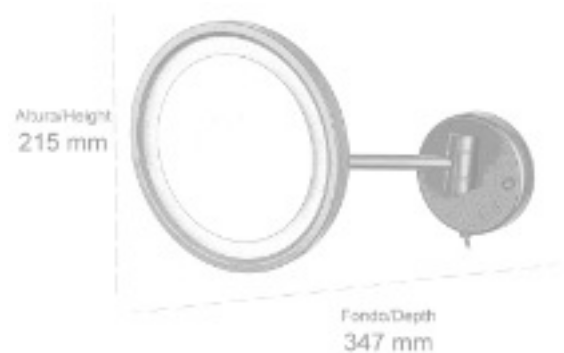

Magnifying mirror with led light
1 single side
1 single arm
3X magnification
Ø21,5cm glass mirror
Power supply 220V / 50Hz
Black spiral cord
Finish: Matt black

ALTURA/HEIGHT	ANCHO/WIDTH	FONDO/DEPTH
215 mm	347 mm	- mm