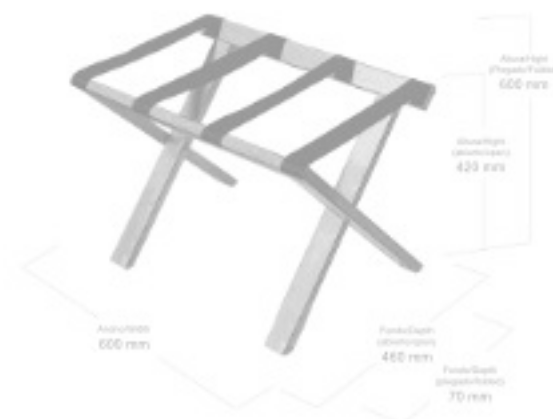

ALTURA/HEIGHT	ANCHO/WIDTH	FONDO/DEPTH
420 mm	600 mm	460 mm