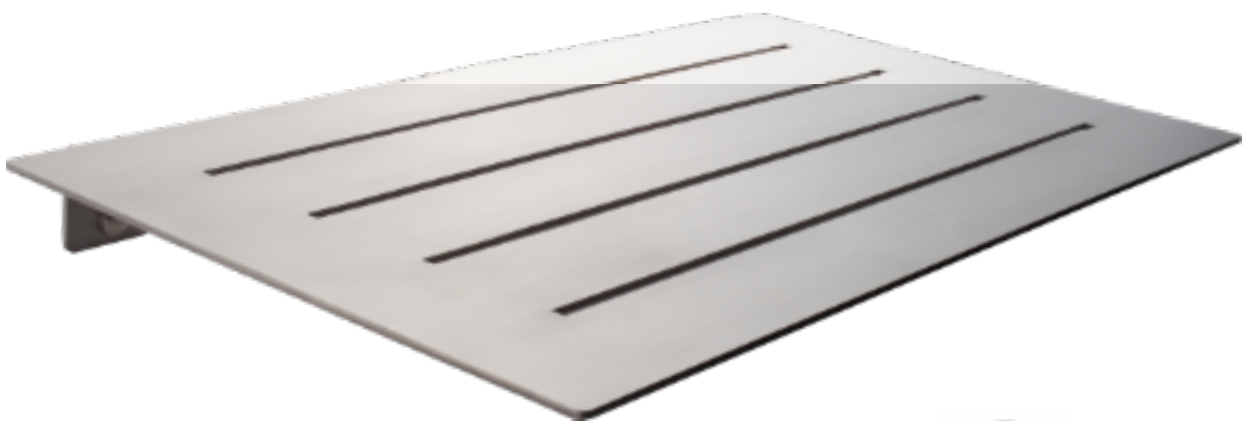

- **170601** Toallero repisa
  Acabado: Cromo brillo
  Towel shelf
  Finish: Bright chrome