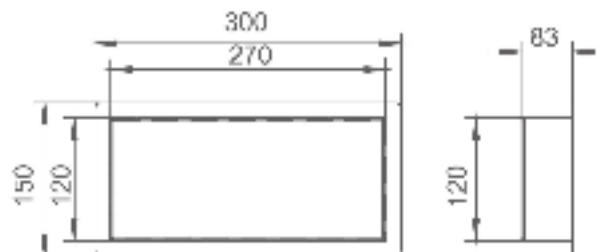

- **509700-N** Repisa baño-ducha empotrable
  Acabado: negro mate
  Bath-shower built-in shelf
  Finish: Matt black

ALTURA/HEIGHT	ANCHO/WIDTH	FONDO/DEPTH
150 mm	300 mm	83 mm

Material: Acero inox / Stainless steel