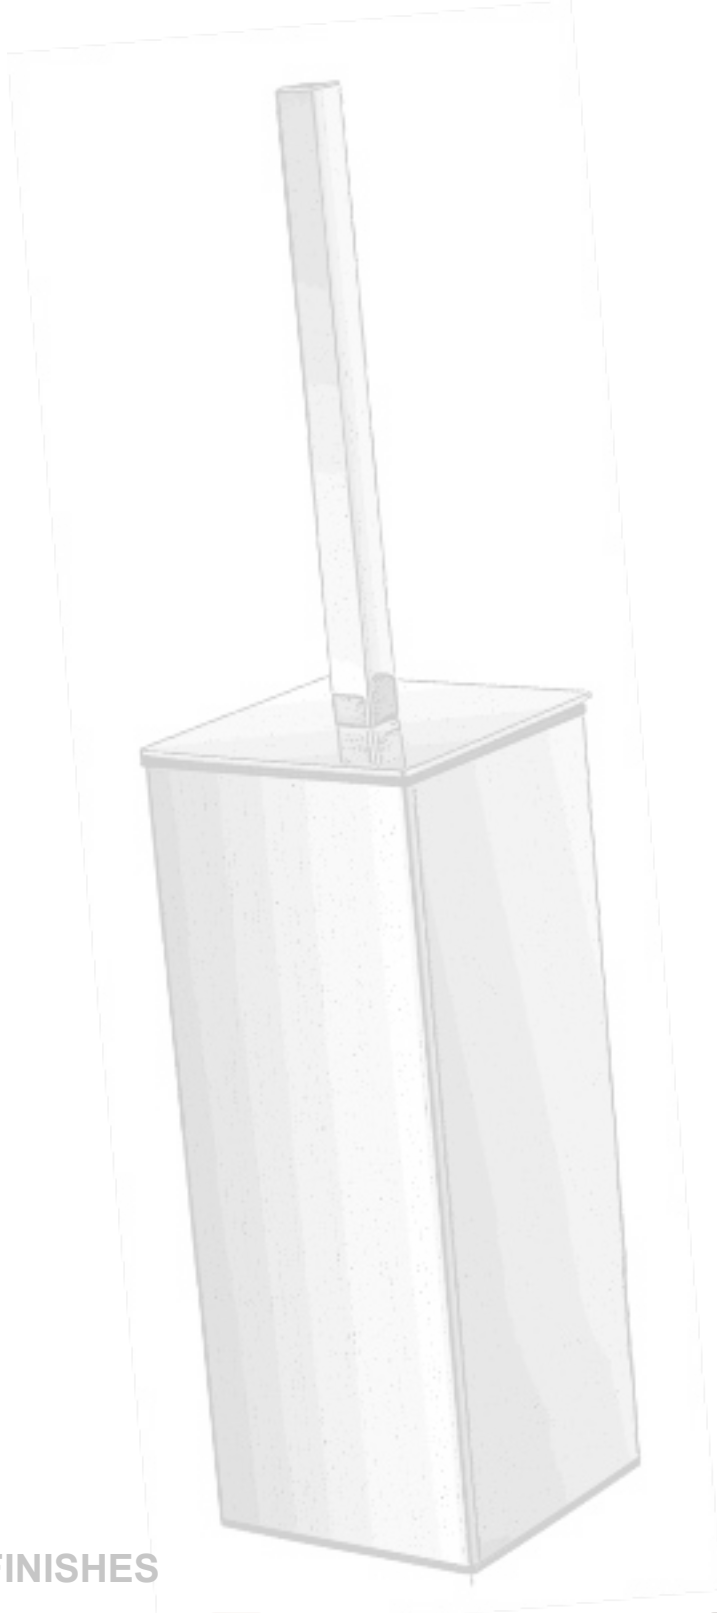

ACABADOS FINISHES

Cromo brillo
Bright chrome

Inox brillo
Bright stainless steel

Inox satinado
Satin stainless steel

Negro sate
Matt black

Blanco mate
Matt white

Cobre cepillado
Brushed copper

Latón cepillado
Brushed brass

ACABADOS ESPECIALES A CONSULTAR BAJO PEDIDO
CONSULT US ABOUT SPECIAL FINISHES, ON REQUEST