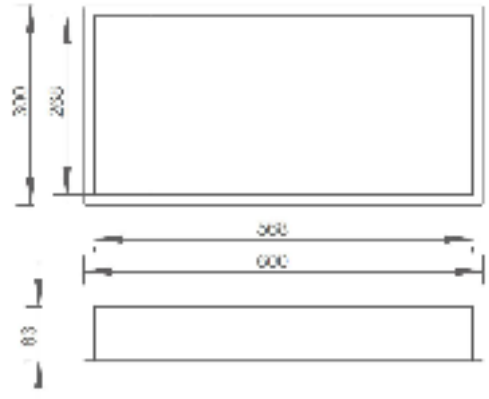

ALTURA/HEIGHT	ANCHO/WIDTH	FONDO/DEPTH
300 mm	600 mm	83 mm