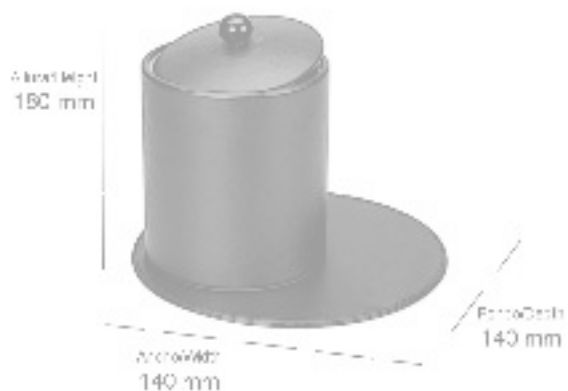

COMPLEMENTOS ACCESSORIES

ALTURA/HEIGHT	ANCHO/WIDTH	FONDO/DEPTH
180 mm	140 mm	140 mm