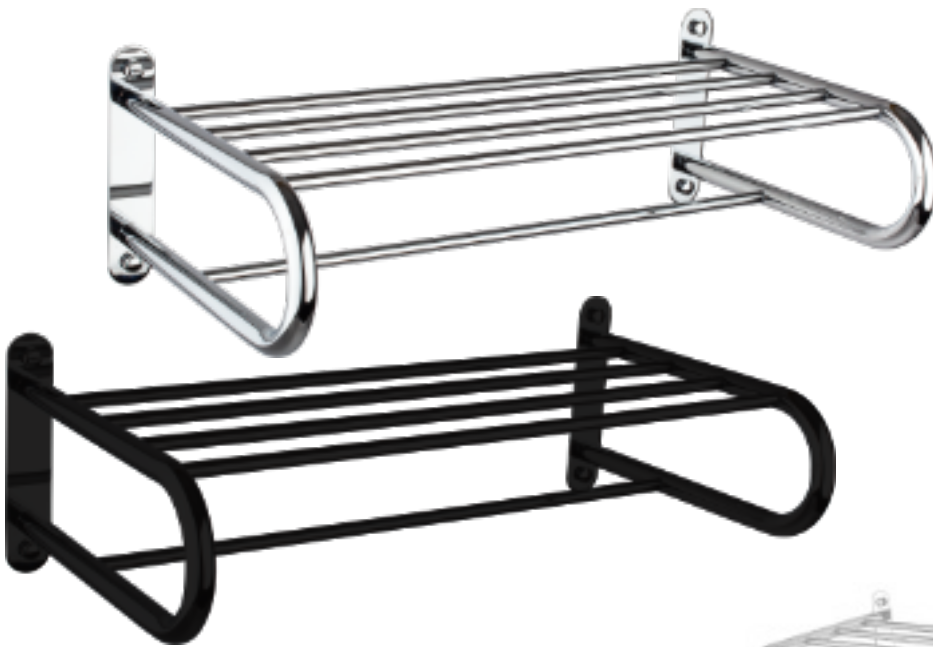

- **061500** Toallero repisa con barra
  Acabado: Cromo brillo
  Towel shelf with bar
  Finish: Bright chrome
- **061500-N** Toallero repisa con barra
  Acabado: Negro mate
  Towel shelf with bar
  Finish: Matt black