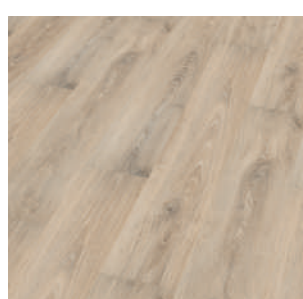

25U
Roble · Oak · Carvalho
River
luxor